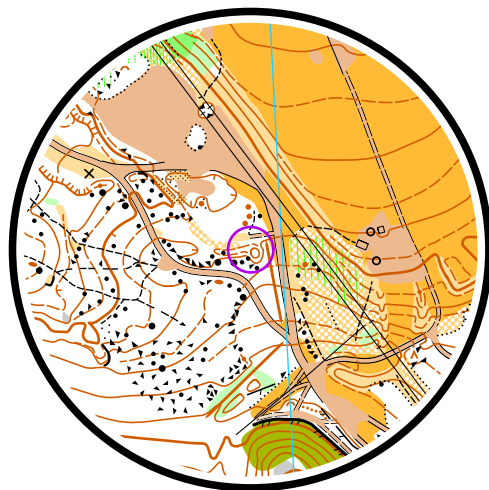

Station: 2

1:4 000

Formatted by TIM, ver. 4.1.8(3)

(C) 2017-2019 YQware <http://tim.yq.cz>

A	B	C	D	E	F	Z
----------	----------	----------	----------	----------	----------	----------

Station: 2

1:4 000

1

A	B	C	D	E	F	Z
----------	----------	----------	----------	----------	----------	----------

Station: 2

1:4 000

2	A-F	○			Q	
---	-----	---	--	--	---	--

A	B	C	D	E	F	Z
---	---	---	---	---	---	---

Station: 2

1:4 000