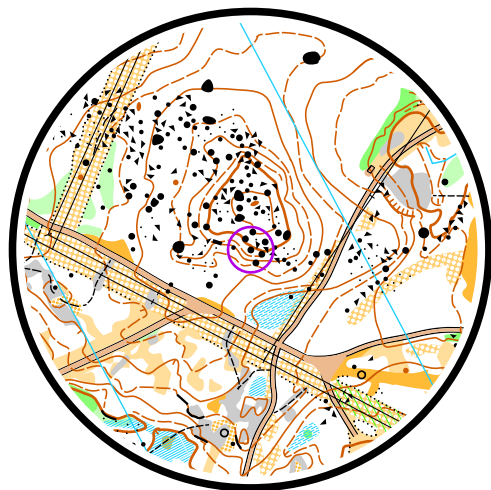

Station: 5

1:4 000

Formatted by TIM, ver. 4.1.8(3)

(C) 2017-2019 YQware <http://tim.yq.cz>

A	B	C	D	E	F	Z
---	---	---	---	---	---	---

Station: 5

1:4 000

1	A-F		▲		○	
---	-----	--	---	--	---	--

1

A	B	C	D	E	F	Z
---	---	---	---	---	---	---

Station: 5

1:4 000

Station: 5

1:4 000

Station: 5

1:4 000