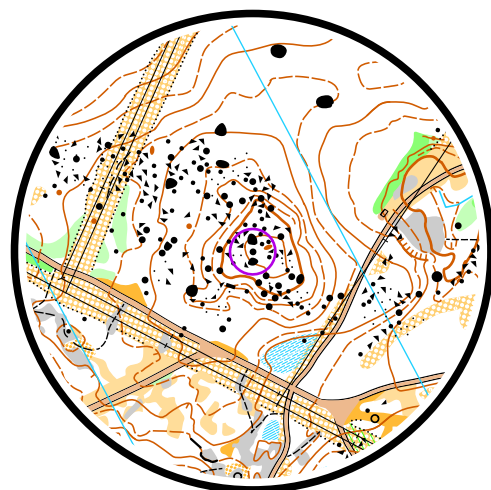

Station: 5

1:4 000

Formatted by TIM, ver. 4.1.8(3)

(C) 2017-2019 YQware <http://tim.yq.cz>

A	B	C	D	E	F	Z
---	---	---	---	---	---	---

Station: 5

1:4 000

1	A-F		▲		○	
---	-----	--	---	--	---	--

1

A	B	C	D	E	F	Z
---	---	---	---	---	---	---

Station: 5

1:4 000

Station: 5

1:4 000

Station: 5

1:4 000